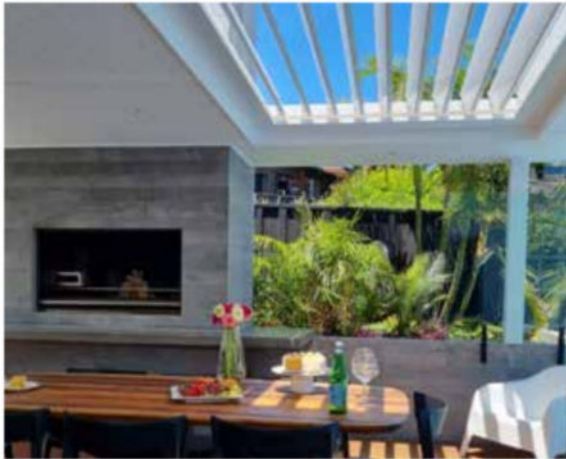

200/35 SLIMLINE ROOF

A Handy 200mm Wide Opening Roof Louvre Blade

Since its release, the 200/35 Slimline Roof Opening Roof is a popular option that features a 200mm wide design.

The sleek, clean modern design provides excellent spanning capacity for the majority of residential installations.

Key Features

- Sleek, functional design, clean and uncluttered when open or closed
- Design strength of an extruded double box-section
- Somfy powered or hand-operated award winning Spiral Pivot operating system
- "Cushion Closing" onto an external sun-resistant PVC bulb seal
- Increased closing cover angle for added weather protection
- Larger blade gutter incorporated for extra stormwater dispersal

CONTROLLABLE OUTDOOR LIVING SPACE CREATION. BY LOUVRETEC AUCKLAND

200/35 SLIMLINE BLADE

200/35 SLIMLINE ROOF BLADES CLOSED

200/35 SLIMLINE ROOF BLADES OPENING

MOTORISED OR HAND OPERATED

Controller and Sensor Options
Refer Pages 2.17 - 2.18
for range of options