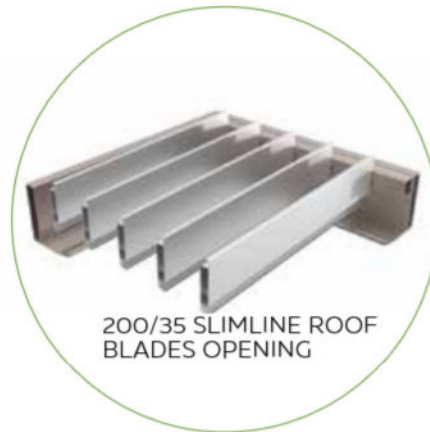

200/35 SLIMLINE ROOF

A Handy 200mm Wide Opening Roof Louvre Blade

Since its release, the 200/35 Slimline Roof Opening Roof is a popular option that features a 200mm wide design.

The sleek, clean modern design provides excellent spanning capacity for the majority of residential installations.

Key Features

- Sleek, functional design, clean and uncluttered when open or closed
- Design strength of an extruded double box-section
- Somfy powered or hand-operated award winning Spiral Pivot operating system
- "Cushion Closing" onto an external sun-resistant PVC bulb seal
- Increased closing cover angle for added weather protection
- Larger blade gutter incorporated for extra stormwater dispersal

CONTROLLABLE OUTDOOR LIVING SPACE CREATION. BY LOUVRETEC AUCKLAND

200/35 SLIMLINE BLADE

200/35 SLIMLINE ROOF BLADES CLOSED

200/35 SLIMLINE ROOF BLADES OPENING

MOTORISED OR HAND OPERATED

Controller and Sensor Options
Refer Pages 2.17 - 2.18
for range of options