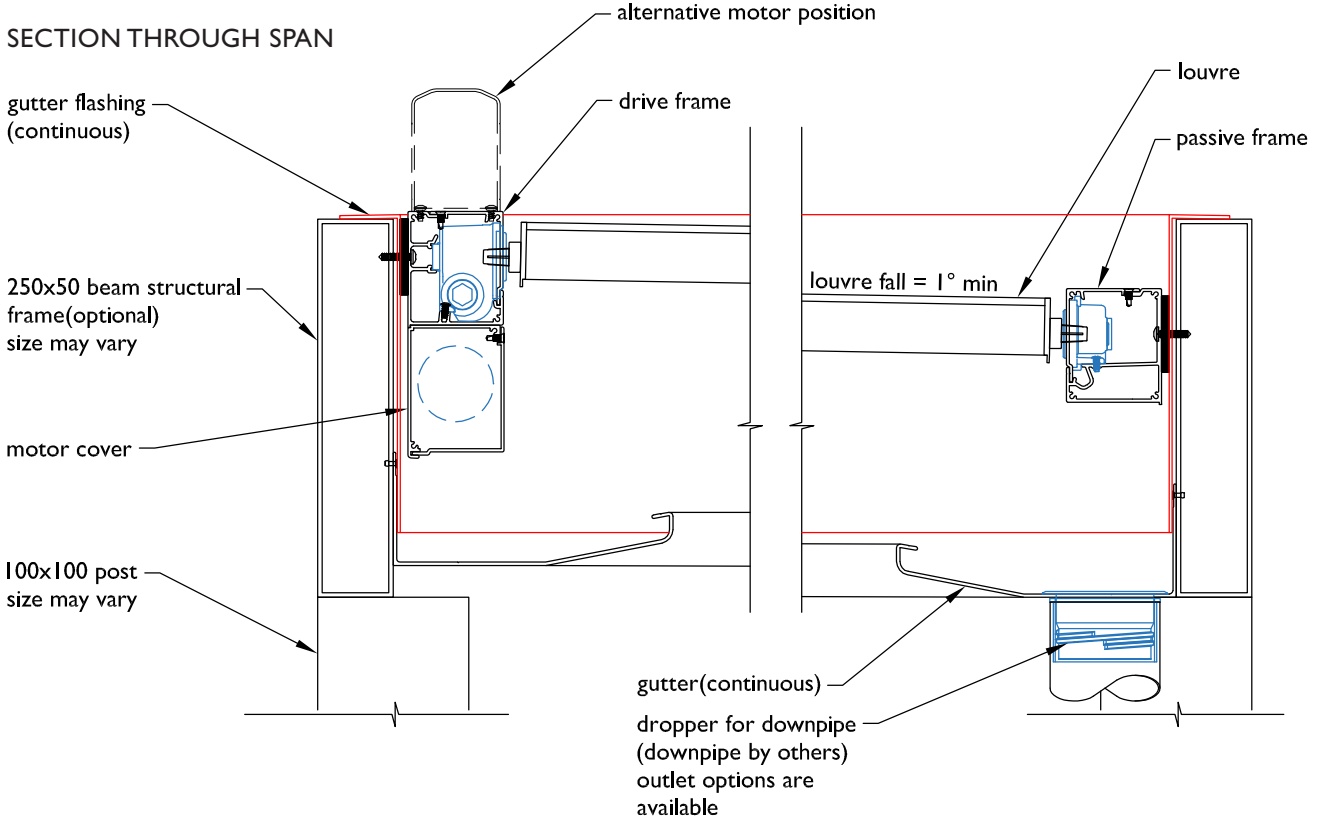

**TYPICAL DETAIL : MOTORISED 200 SUPER ROOF LITE - WITHIN LOUVRETEC STRUCTURAL FRAME**

**SECTION THROUGH SPAN**

**SECTION THROUGH LOUVRES**