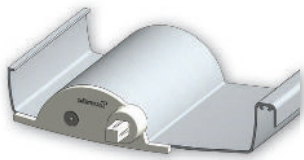

LITTLE BRIGHTON BEACH, DUNEDIN, NZ

200 SUBURBAN DIRECT ROOF

Wide spans

Designed with quality and economy in mind the engineered 200 SUBURBAN DIRECT ROOF blades provide wide spanning capabilities.

Using the highest grade aluminium every aspect is fully engineered and backed by Louvretec's product and workmanship warranty and powered by Somfy.

Now comes with a new extruded motor cover and a 185mm extra wide gutter to all four sides as standard.

200 SUBURBAN DIRECT ROOF

200 SUBURBAN DIRECT ROOF BLADES CLOSED

200 SUBURBAN DIRECT ROOF BLADES OPENING