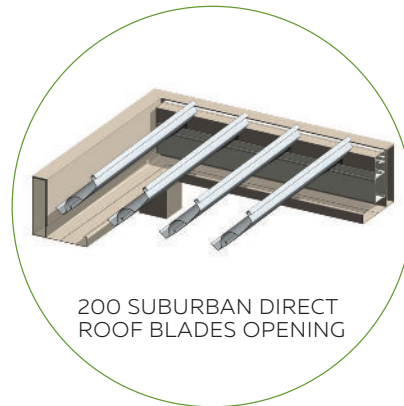

LITTLE BRIGHTON BEACH, DUNEDIN, NZ

200 SUBURBAN DIRECT ROOF

Wide spans

Designed with quality and economy in mind the engineered 200 SUBURBAN DIRECT ROOF blades provide wide spanning capabilities.

Using the highest grade aluminium every aspect is fully engineered and backed by Louvretec's product and workmanship warranty and powered by Somfy.

Now comes with a new extruded motor cover and a 185mm extra wide gutter to all four sides as standard.

200 SUBURBAN DIRECT ROOF

200 SUBURBAN DIRECT ROOF BLADES CLOSED

200 SUBURBAN DIRECT ROOF BLADES OPENING